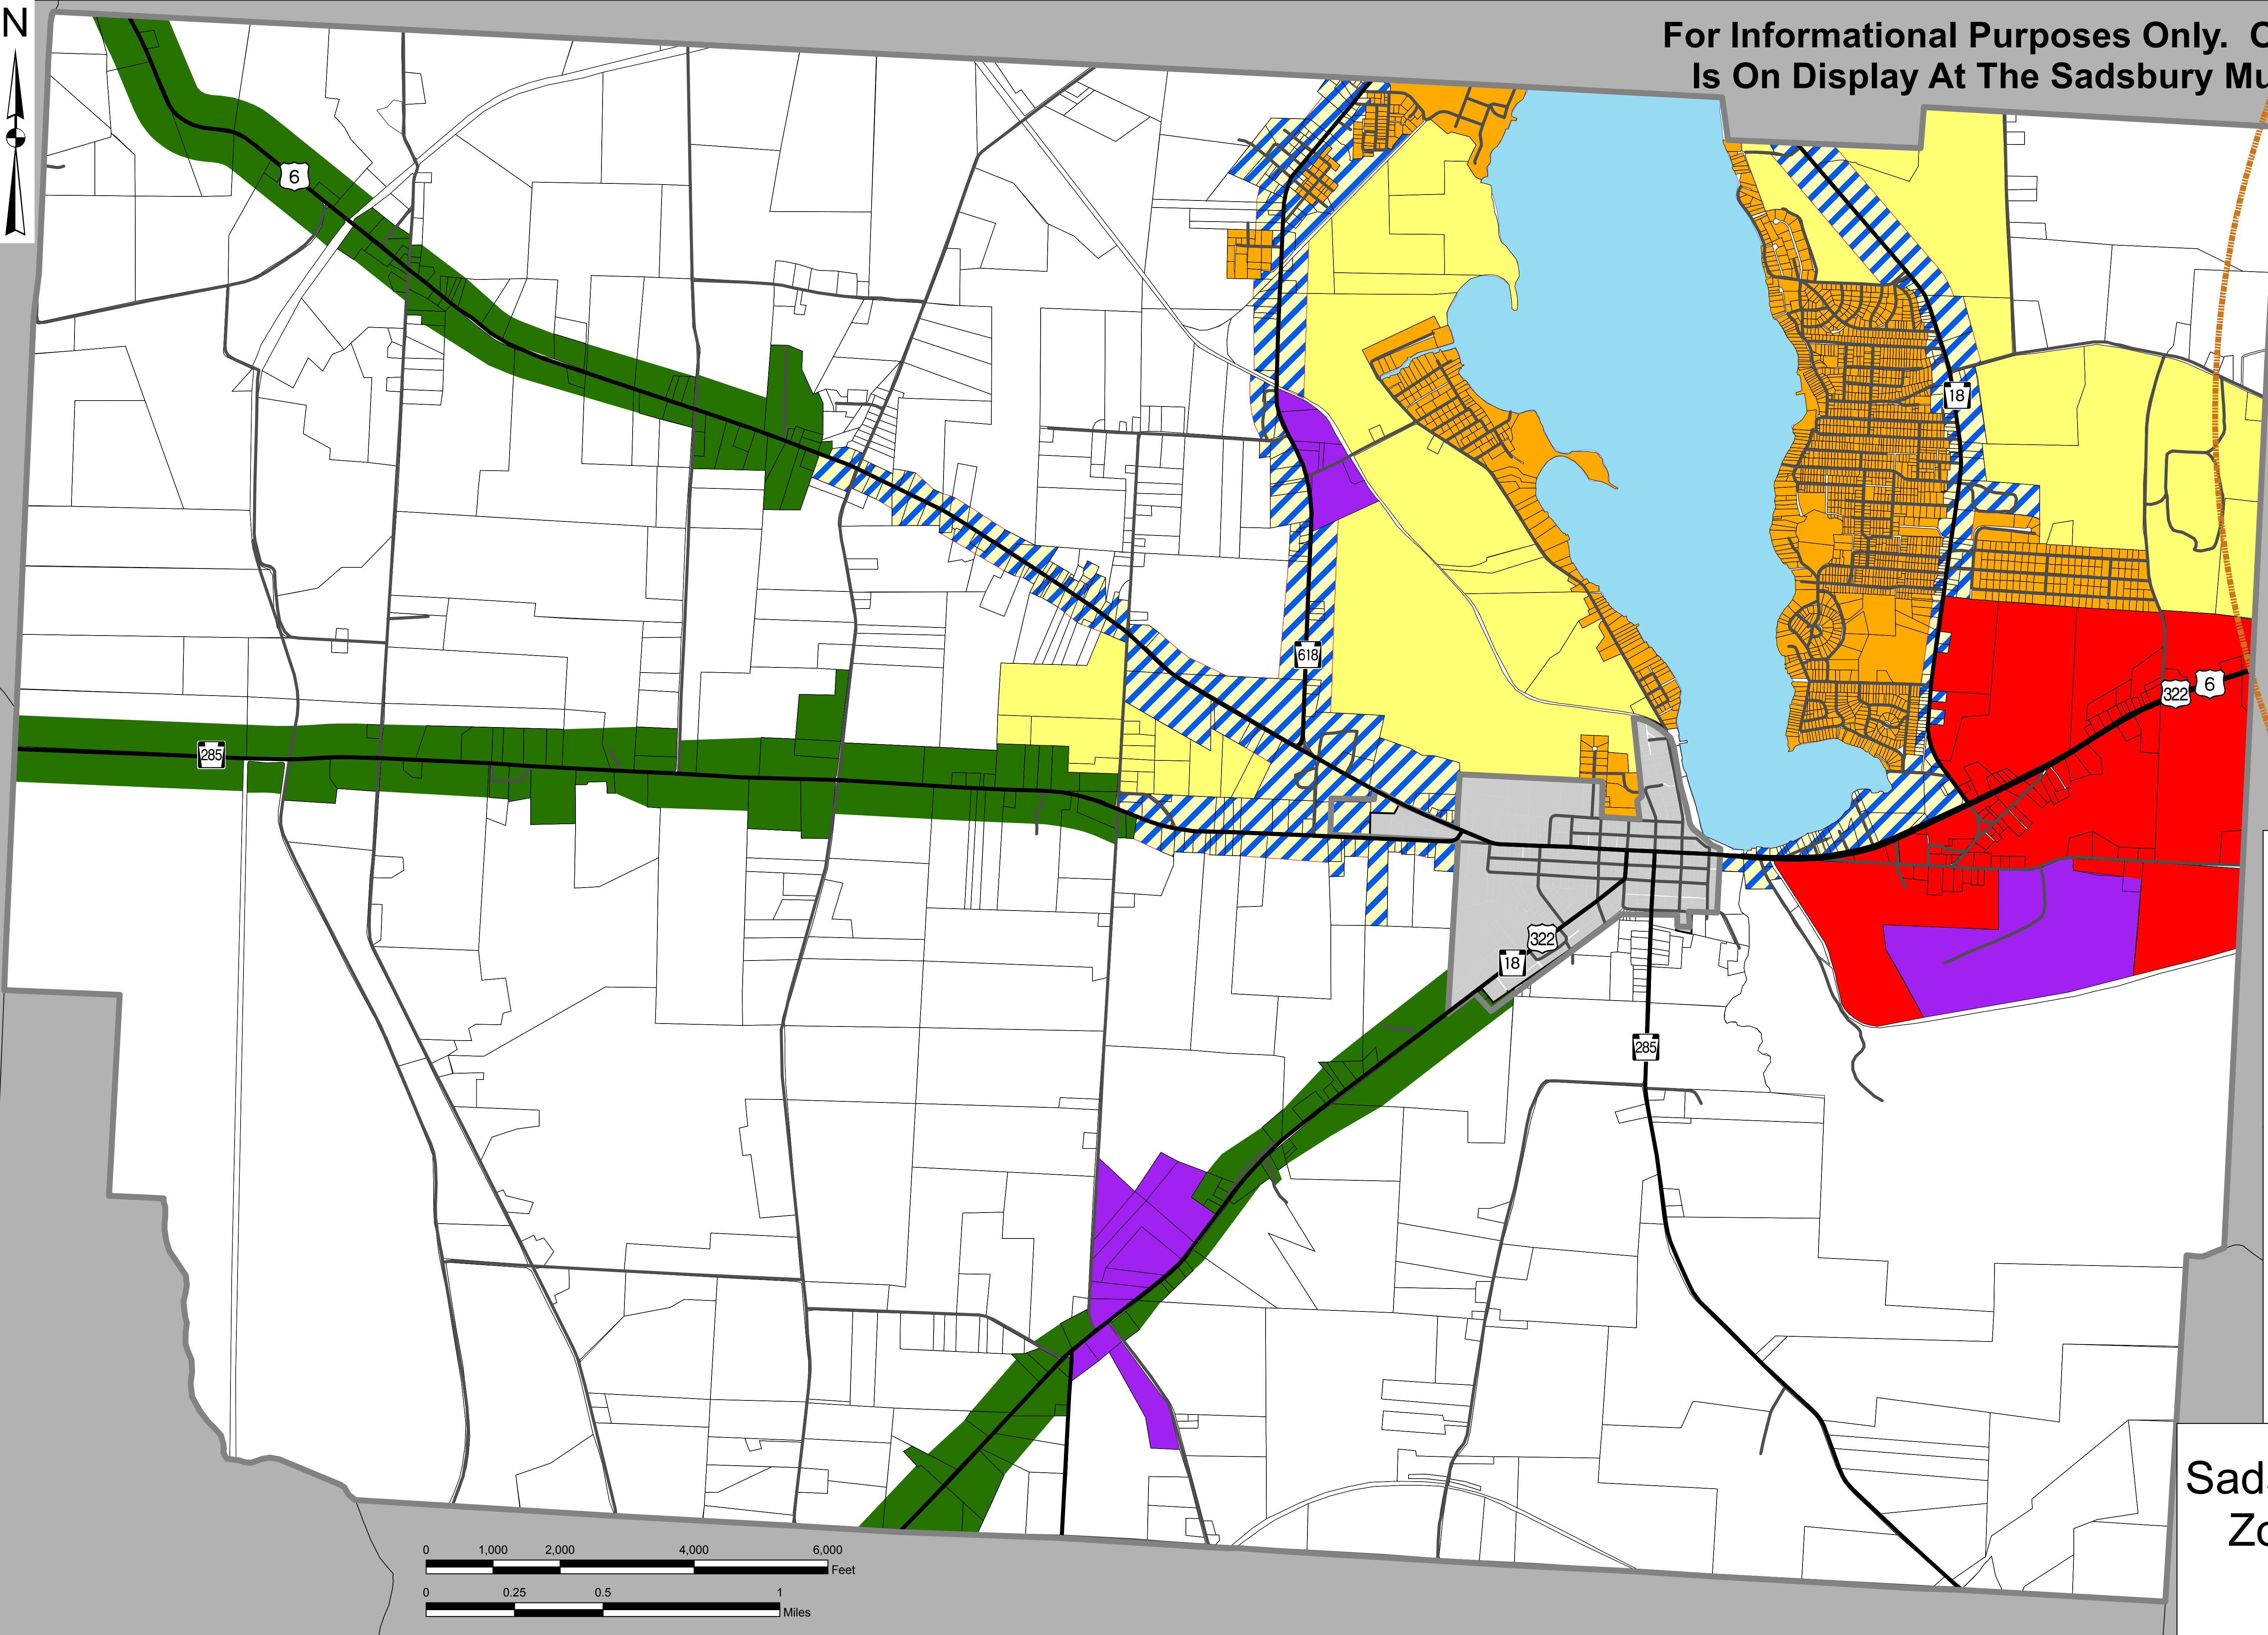

For Informational Purposes Only. Official Zoning Map Is On Display At The Sadsbury Municipal Building.

Legend

-  Port Meadville Airport Zoning Boundaries
-  A - Agricultural
-  RD - Rural Development
-  LT - Lake Area Transitional
-  CC - Conneaut Corridor
-  I - Industrial District
-  R-1 - Lake Area Residential
-  SR - Suburban Residential
-  State Highways
-  Local Roads
-  Conneaut Lake Borough
-  Surrounding Municipalities
-  Conneaut Lake